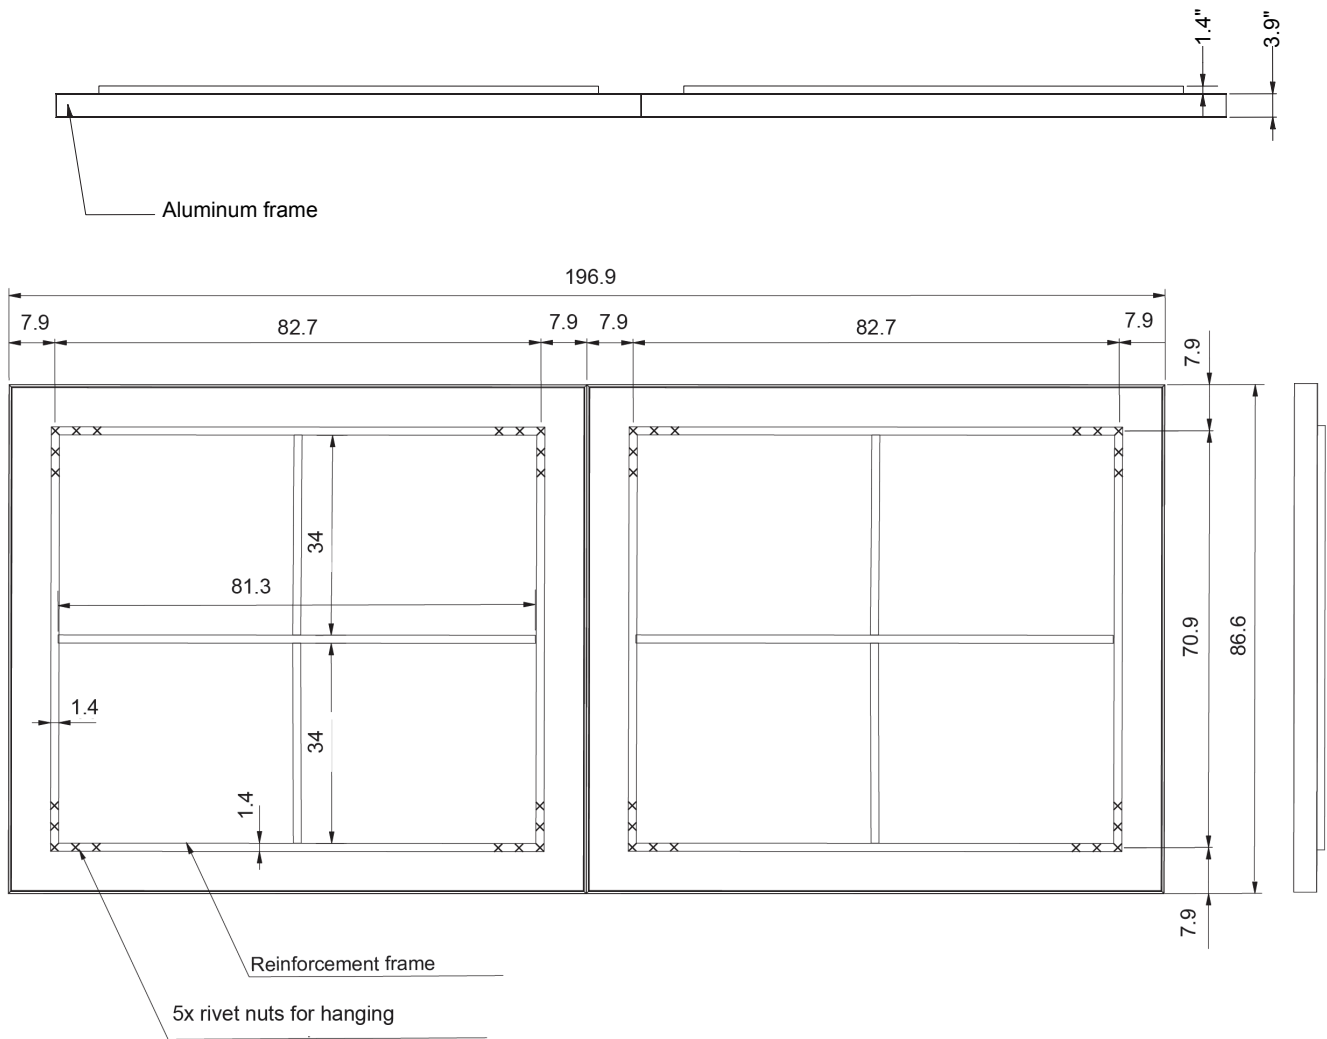

Project:	Type:
	Comments:

Example dimensions: