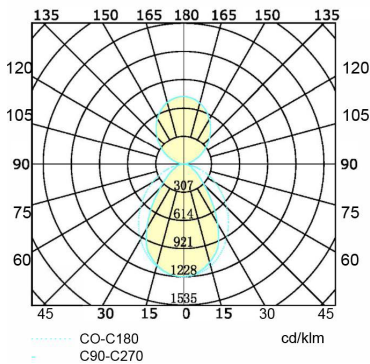

Accessories

FP-006	Ceiling Suspension Wire Member
FP-007	Wire Clamp
FP-009	Power Cable Junction Box