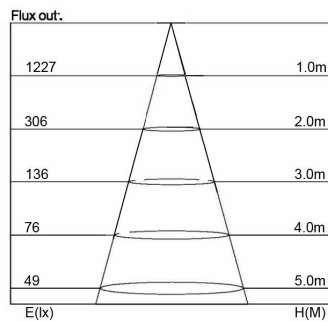

Accessories

FP-006	Ceiling Suspension Wire Member
FP-007	Wire Clamp
FP-009	Power Cable Junction Box