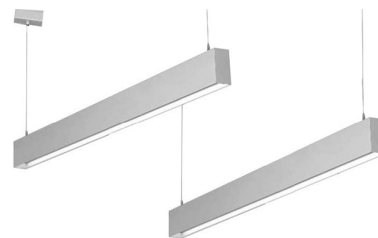

Project:	Type:
Date:	Comments:

GENERAL: Pendant, Philips Xitanium Driver

LED: Samsung LED Chips, 3000k/4000k/5000k, 80 ≤ CRI, L80/60000h

OPTICAL: Direct/Indirect Illumination, Beam Angle 107°, UGR ≤ 19

CONSTRUCTION: Aluminum, PC Cover

* 5-year warranty, 50,000 hour rated lifespan, IP40 (indoor). Custom size, lumen output and color temperature available.

Model #	Wattage	Output Voltage	Current	Flux(lm)	Size (inches)	Intelligent Control	Finish
TechoLED-BPE-0362	34 W	48 V	700mA	4400lm	34.29x1.69x3.22	Non/1-10V/Dali	Silver/White/Black
TechoLED-BPE-0363	50 W	48 V	1050mA	6500lm	44.52x1.69x3.22	Non/1-10V/Dali	Silver/White/Black
TechoLED-BPE-0364	60 W	43 V	1400mA	7800lm	58.99x1.69x3.22	Non/1-10V/Dali	Silver/White/Black
TechoLED-BPE-0365	50 W	48 V	1050mA	6500lm	48x1.69x3.22	Non/1-10V/Dali	Silver/White/Black