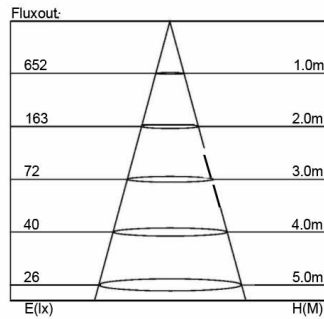

#### 10-EMERGENCY

EM - Emergency Battery  
Backup, 90 minutes

Project:	Type:
Date:	Comments:

FIXTURE ID	A	B	C
BBE-0212	2.79	2.67	34.92
BBE-0213	2.79	2.67	45.15
BBE-0214	2.79	2.67	58.54
BBE-0215	2.79	2.67	48