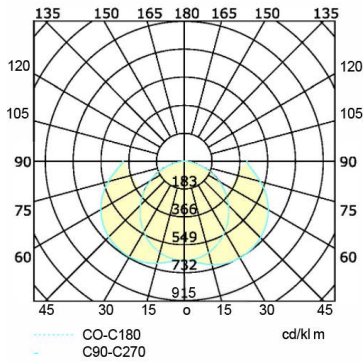

Accessories

FB-003	Mounting Spring